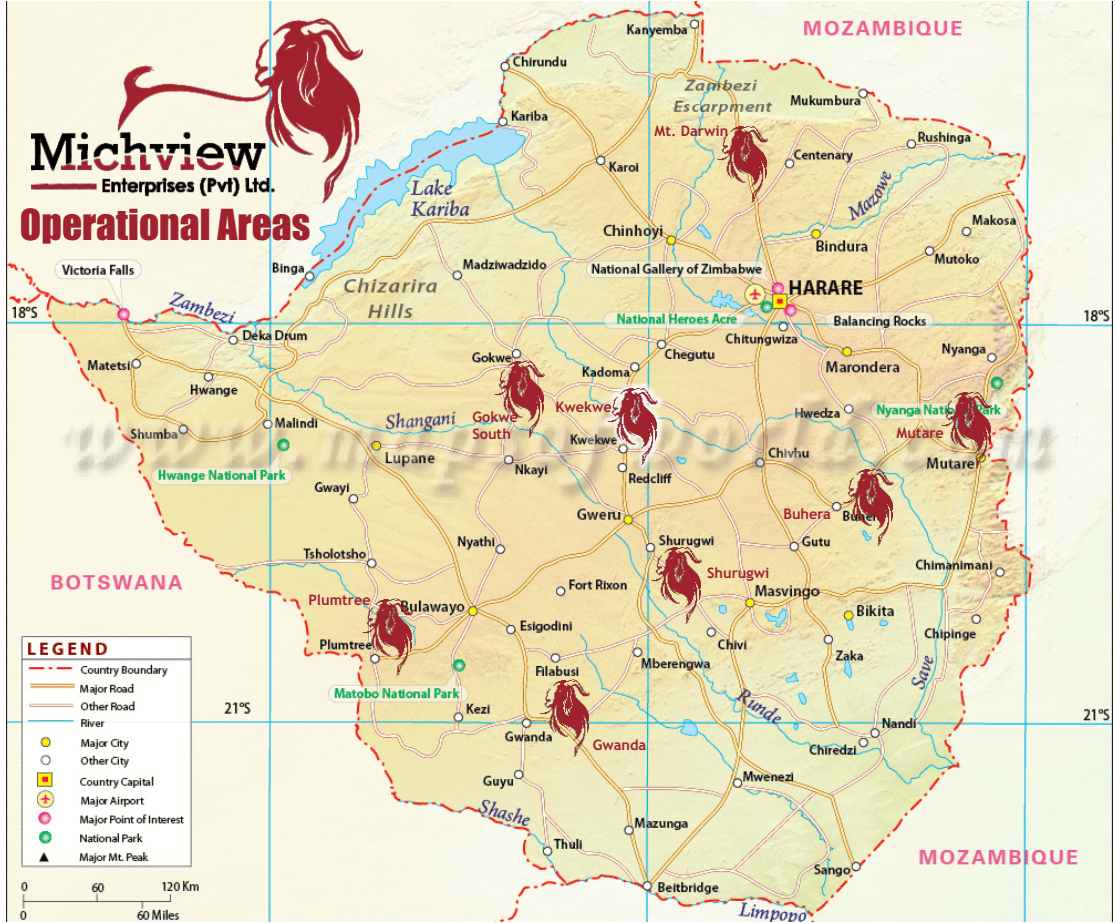

Michview
Enterprises (Pvt) Ltd.

Operational Areas

LEGEND

- Country Boundary
- Major Road
- Other Road
- River
- Major City
- Other City
- Country Capital
- Major Airport
- Major Point of Interest
- National Park
- Major Mt. Peak

0 60 120 Km
0 60 Miles